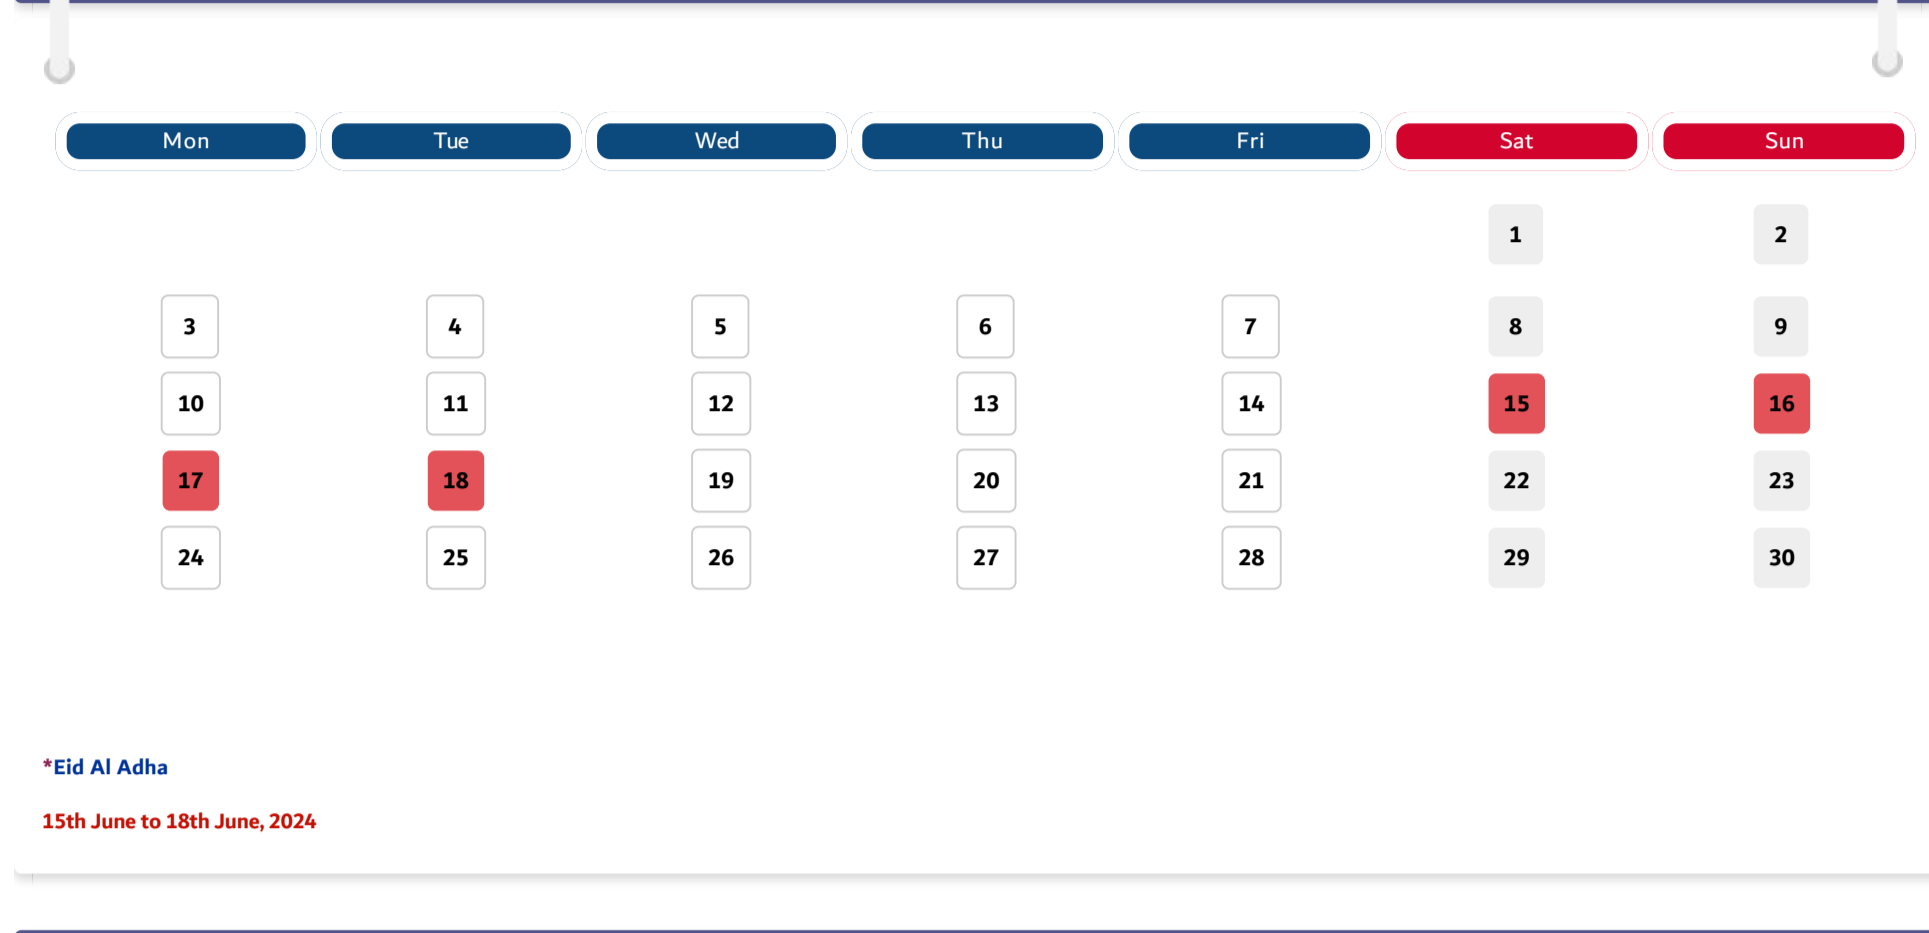

*Eid Al Fitr
09th to 12th April, 2024

*Eid Al Adha
15th June to 18th June, 2024

*Islamic New Year
7th July 2024

*Prophet's Birthday
15th September 2024

*National Day
2nd to 3rd December 2024

*New year's day
1st January 2025