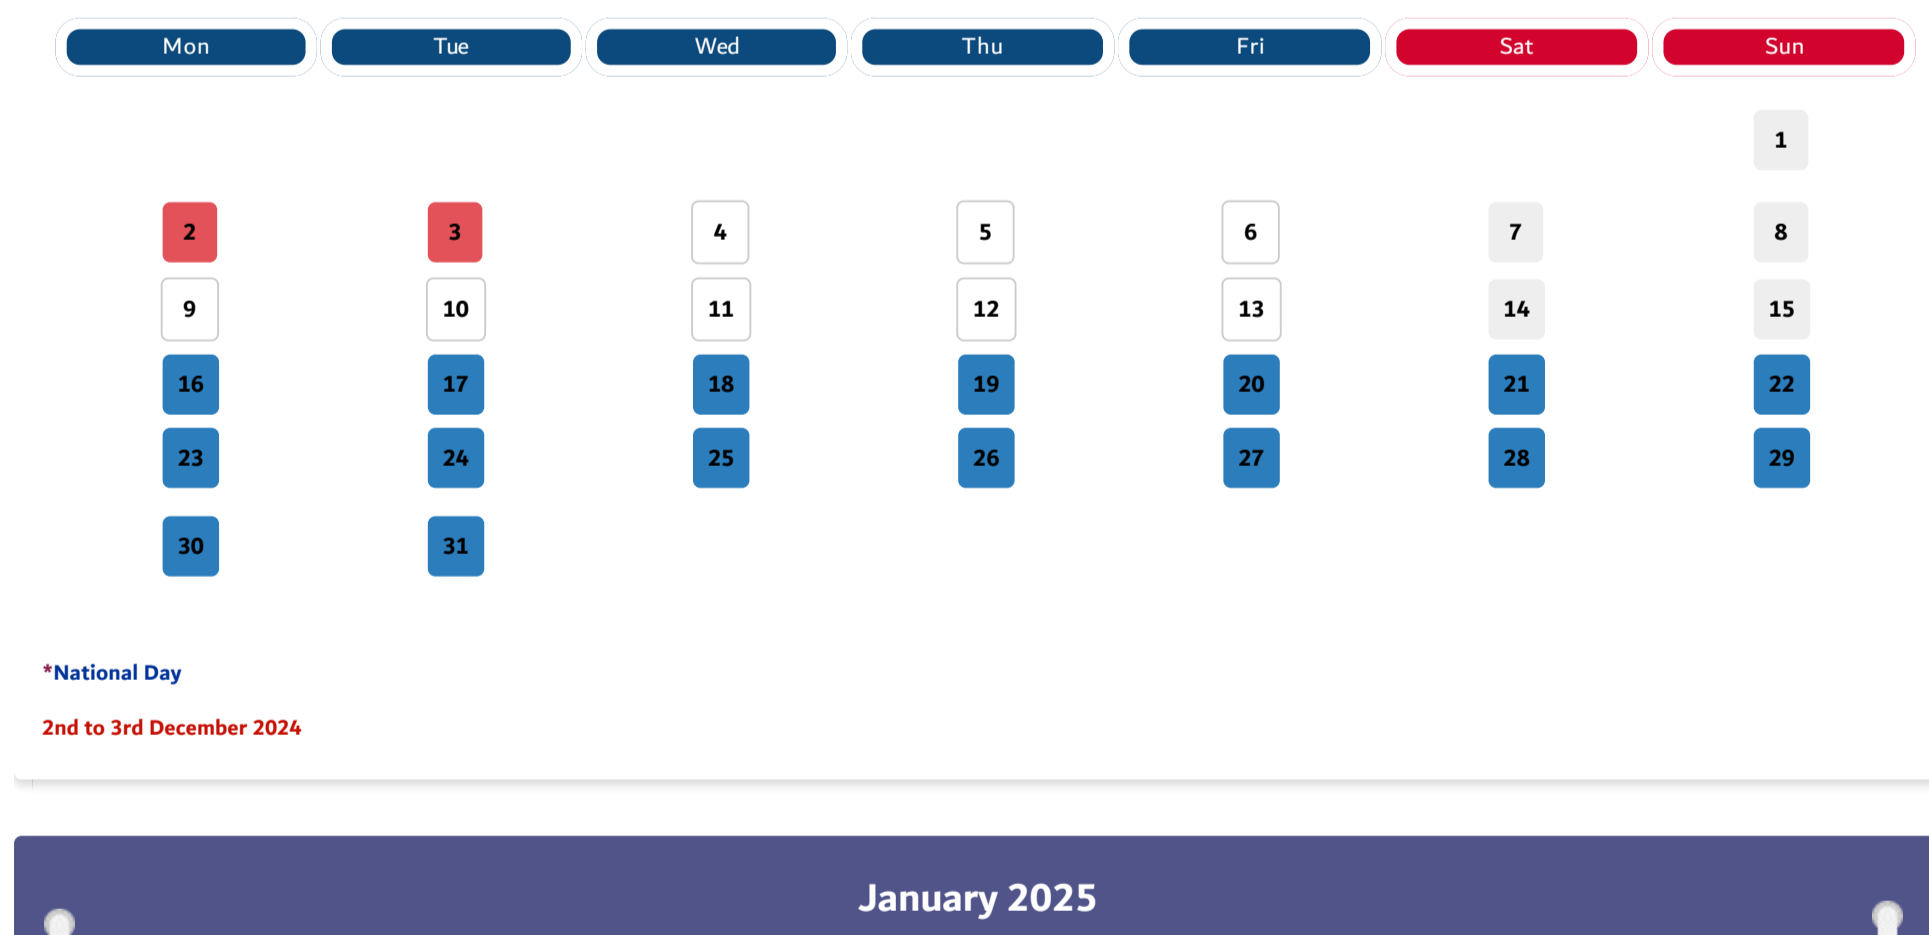

*Eid Al Fitr
09th to 12th April, 2024

*Eid Al Adha
15th June to 18th June, 2024

*Islamic New Year
7th July 2024

*Prophet's Birthday
15th September 2024

*National Day
2nd to 3rd December 2024

*New year's day
1st January 2025