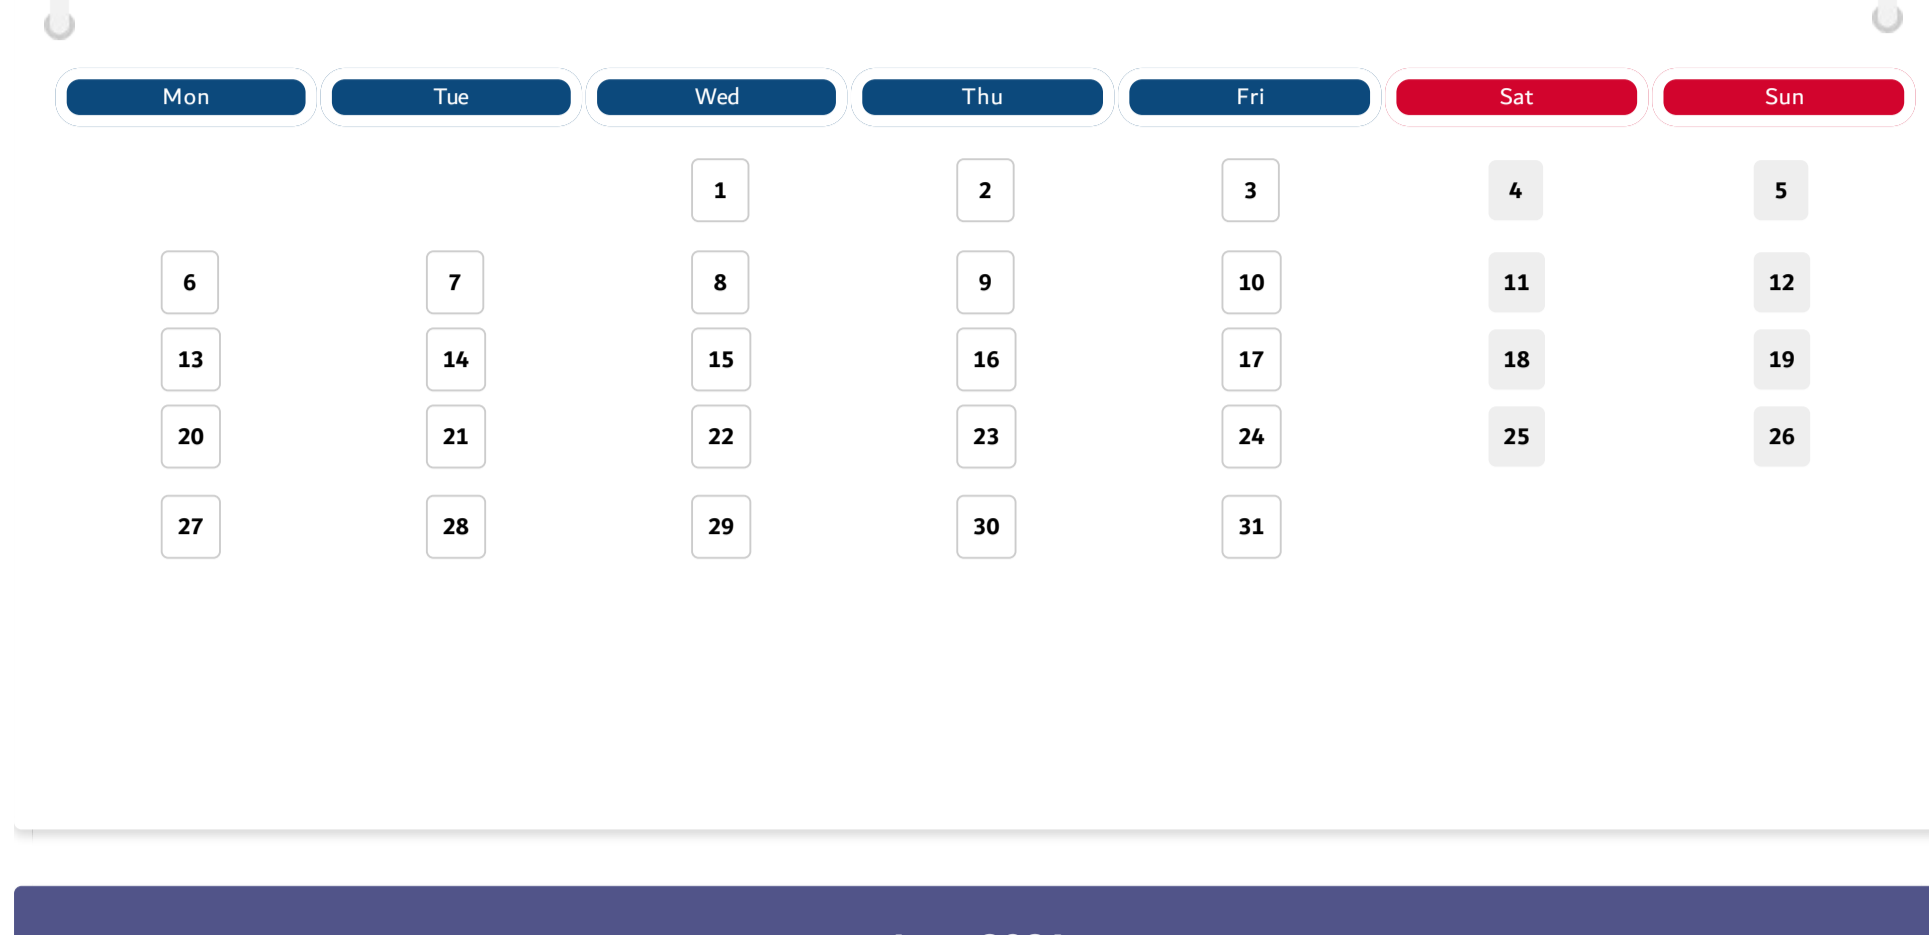

*Eid Al Fitr
09th to 12th April, 2024

*Eid Al Adha
15th June to 18th June, 2024

*Islamic New Year
7th July 2024

*Prophet's Birthday
15th September 2024

*National Day
2nd to 3rd December 2024

*New year's day
1st January 2025