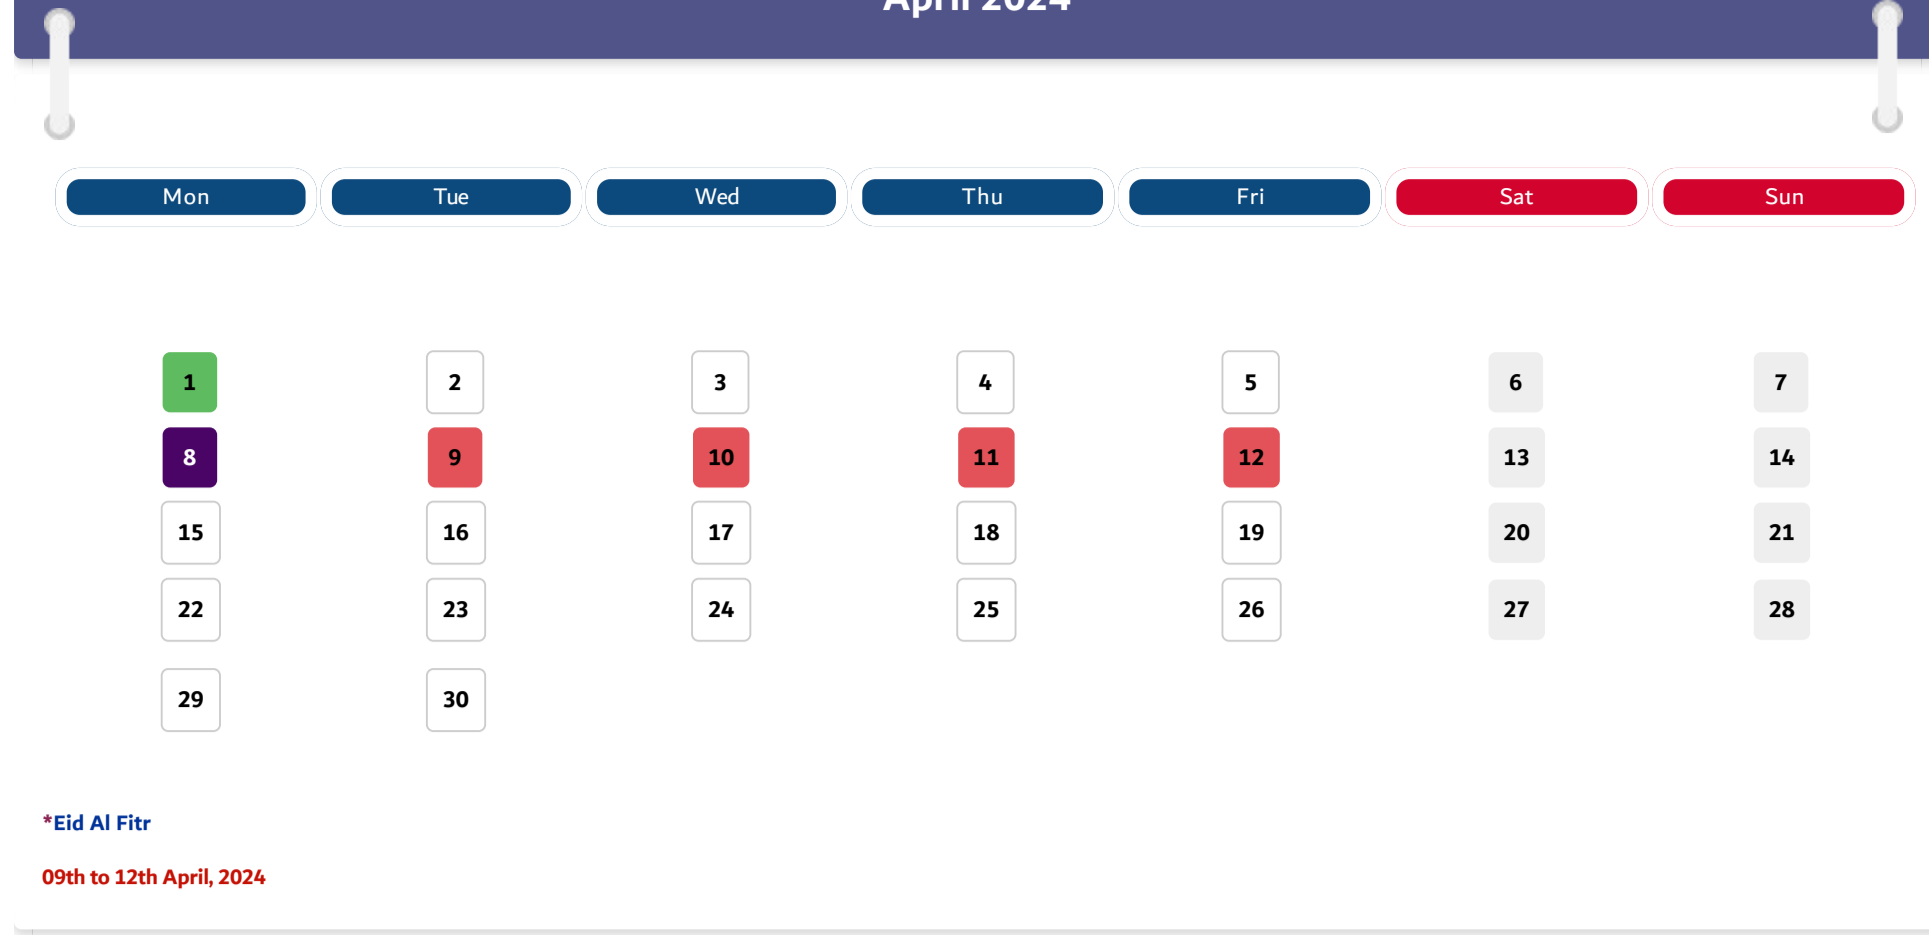

*Eid Al Fitr
09th to 12th April, 2024

*Eid Al Adha
15th June to 18th June, 2024

*Islamic New Year
7th July 2024

*Prophet's Birthday
15th September 2024

*National Day
2nd to 3rd December 2024

*New year's day
1st January 2025